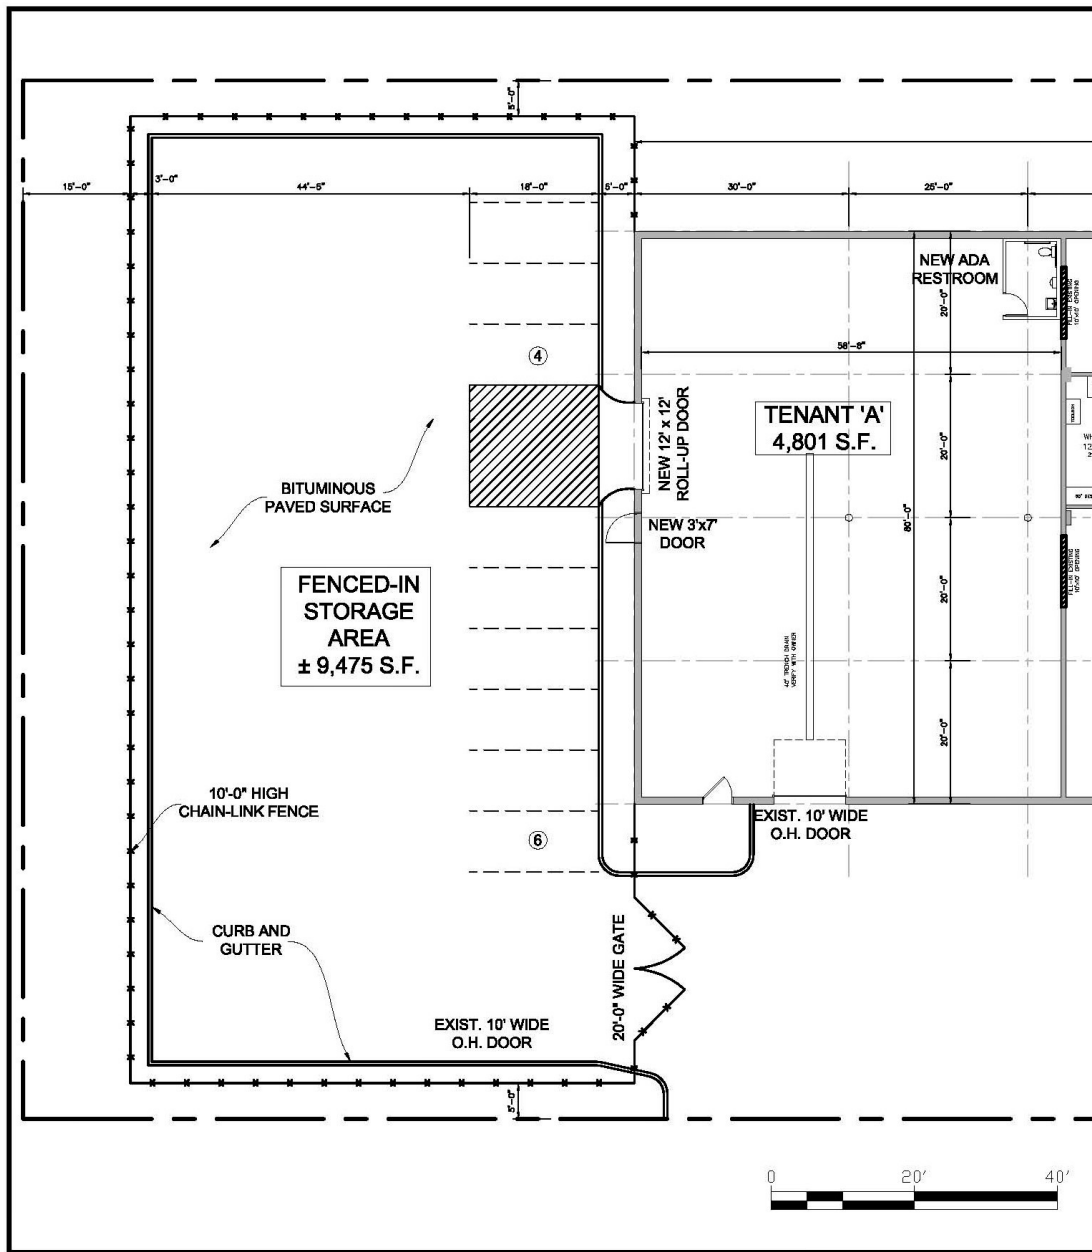

951 East American Boulevard Bloomington, MN 55420

for lease

TOM KENDALL

952.220.4756

tkendall@kendallcommercial.com

KENDALL
COMMERCIAL

KARI KENDALL

952.220.5024

kkendall@kendallcommercial.com

952.884.4888 | www.kendallcommercial.com

Sales | Leasing | Property Management | Development