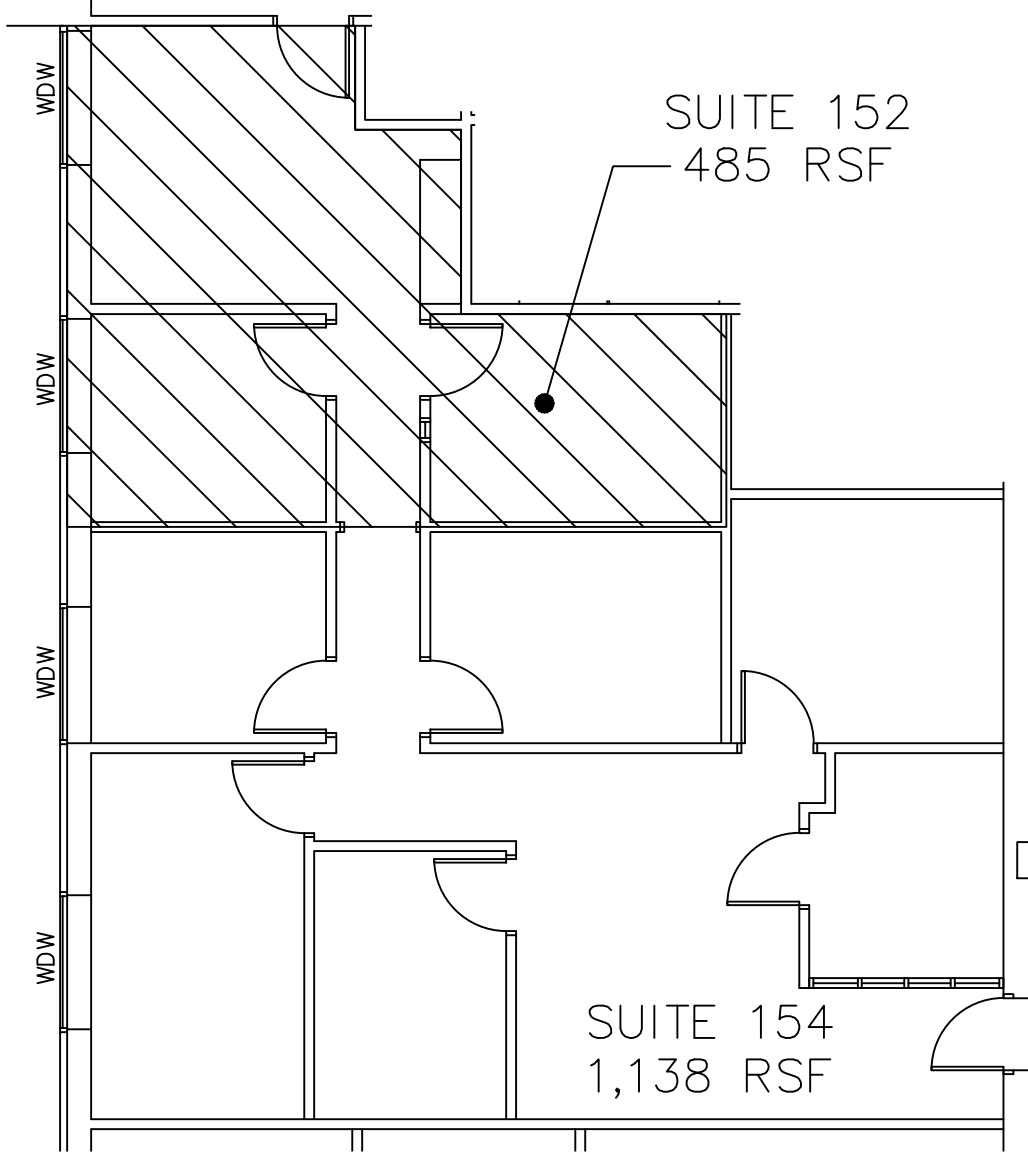

KEY PLAN
NTS

FLOOR PLAN
1/8"=1'-0"

08-01-18

SUITE 154 - 1,623 RSF TOTAL

Southtown Office Park
8100 Penn Ave. South
BLOOMINGTON, MINNESOTA

(952) 884-4888 OFFICE
(952) 884-4885 FAX

**RDQ
DESIGN**

(612) 242-3257
randy.quinnell@rdqdesign.com