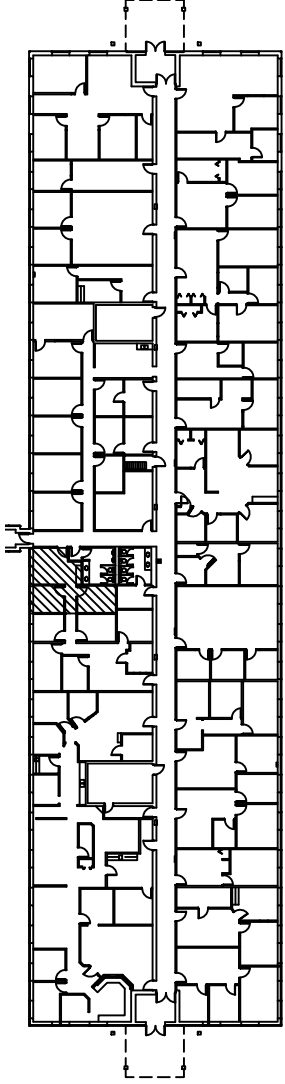

KEY PLAN
NTS

FLOOR PLAN
1/8"=1'-0"

08-01-18

SUITE 154 - 1,623 RSF TOTAL

Southtown Office Park
8100 Penn Ave. South
BLOOMINGTON, MINNESOTA

(952) 884-4888 OFFICE
(952) 884-4885 FAX

**RDQ
DESIGN**

(612) 242-3257
randy.quinnell@rdqdesign.com