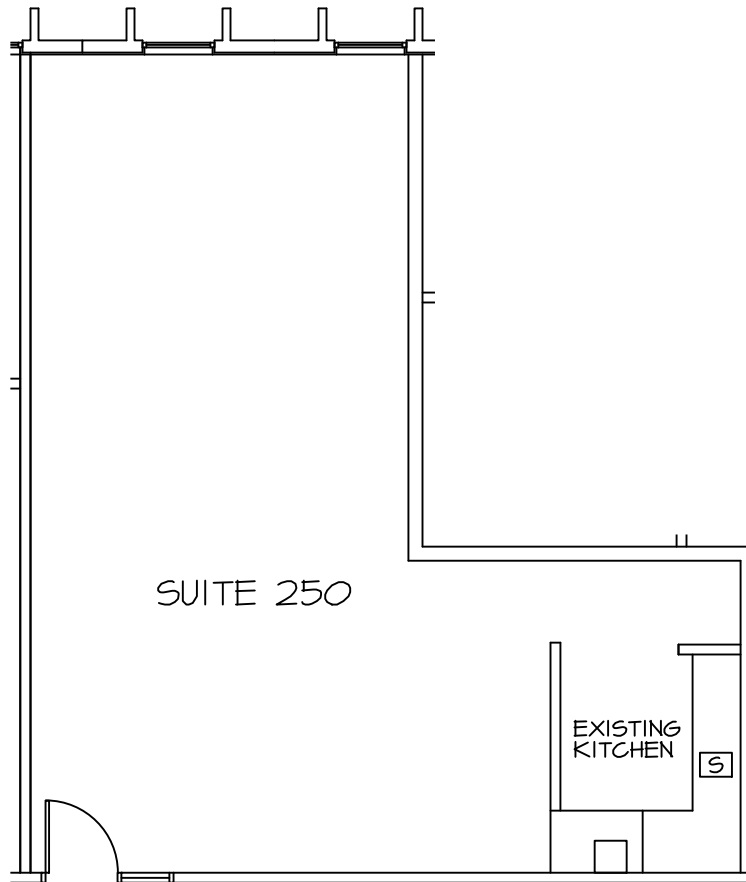

KEY PLAN - 8120 BLDG

NTS

FLOOR PLAN

1/8"=1'-0"

DESIGN GROUP
(612) 946-2887
www.rdgdesign.com
ready.quinn@rdgdesign.com

REVISIONS:

SUITE 250 FLOOR PLAN - 878 RSF

Second Floor
 Southtown Office Park
 8120 Penn Ave. South
 BLOOMINGTON, MINNESOTA