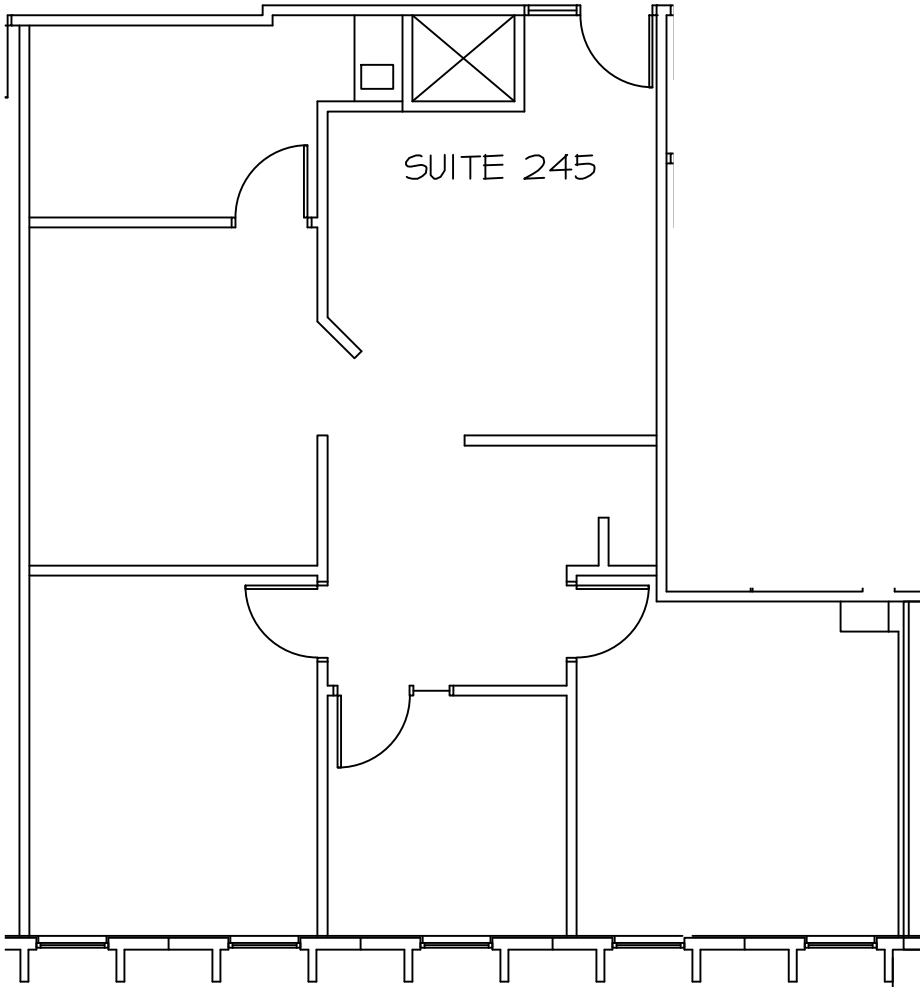

NORTH
 KEY PLAN - 8120 BLDG
 NTS

NORTH
 FLOOR PLAN
 1
 1/8"=1'-0"

RDC
 DESIGN GROUP
 (612) 946-2897
 www.rdcdesign.com
 ready.q@rdcdesign.com

REVISIONS:

SUITE 245 FLOOR PLAN - 1,316 RSF
 Second Floor
 Southtown Office Park
 8120 Penn Ave. South
 BLOOMINGTON, MINNESOTA