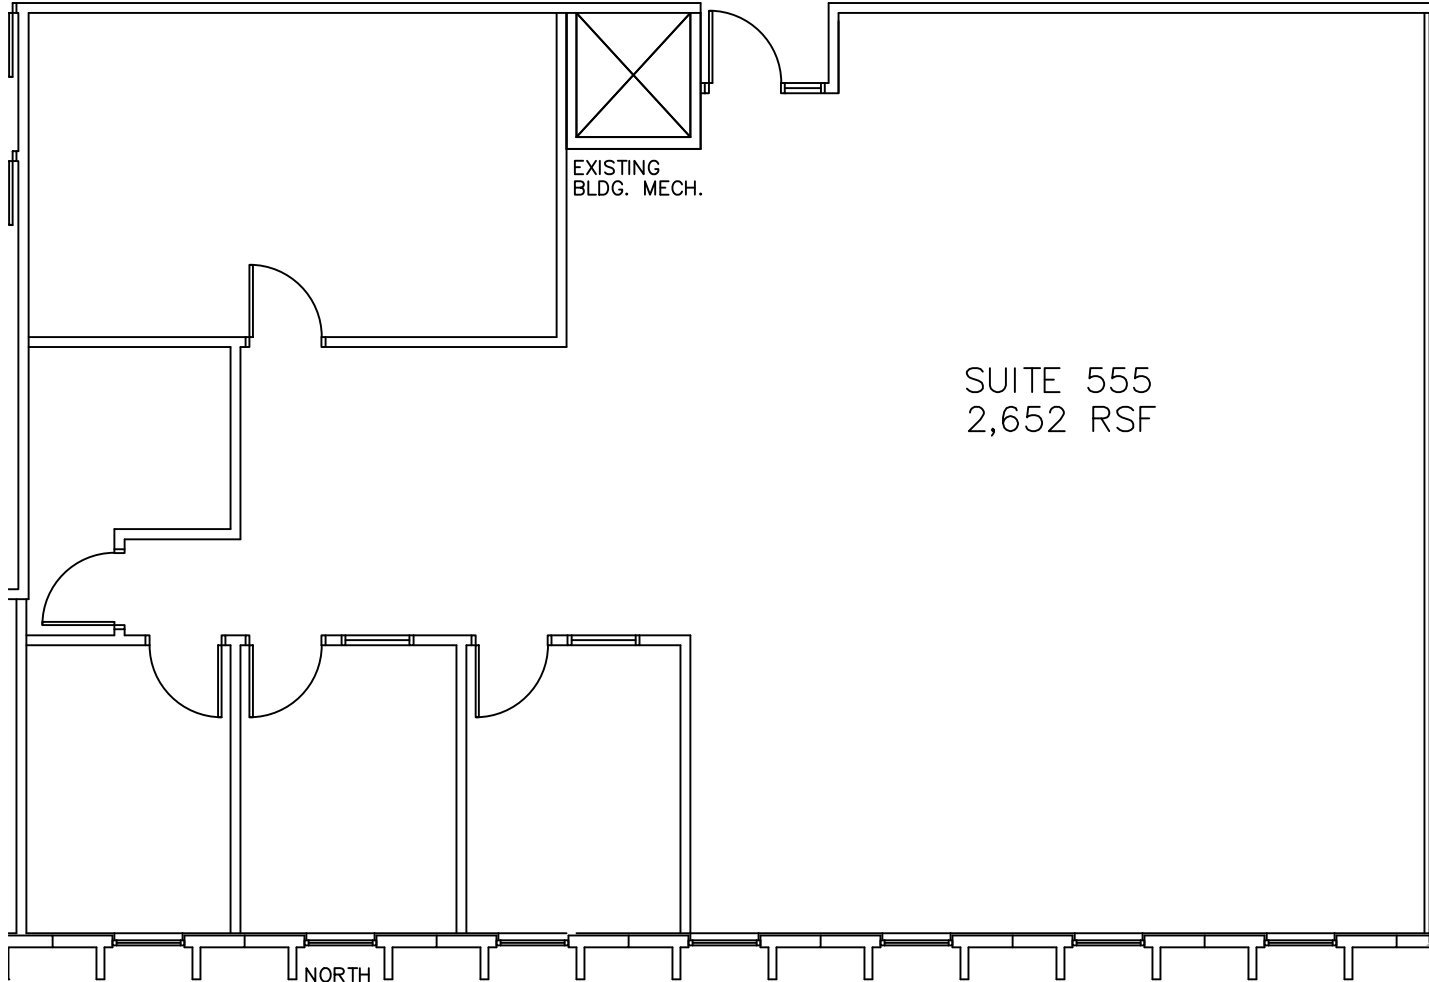

KEY PLAN - 8120 BLDG  
NTS

1 FLOOR PLAN  
1/8" = 1'-0"

04-10-19