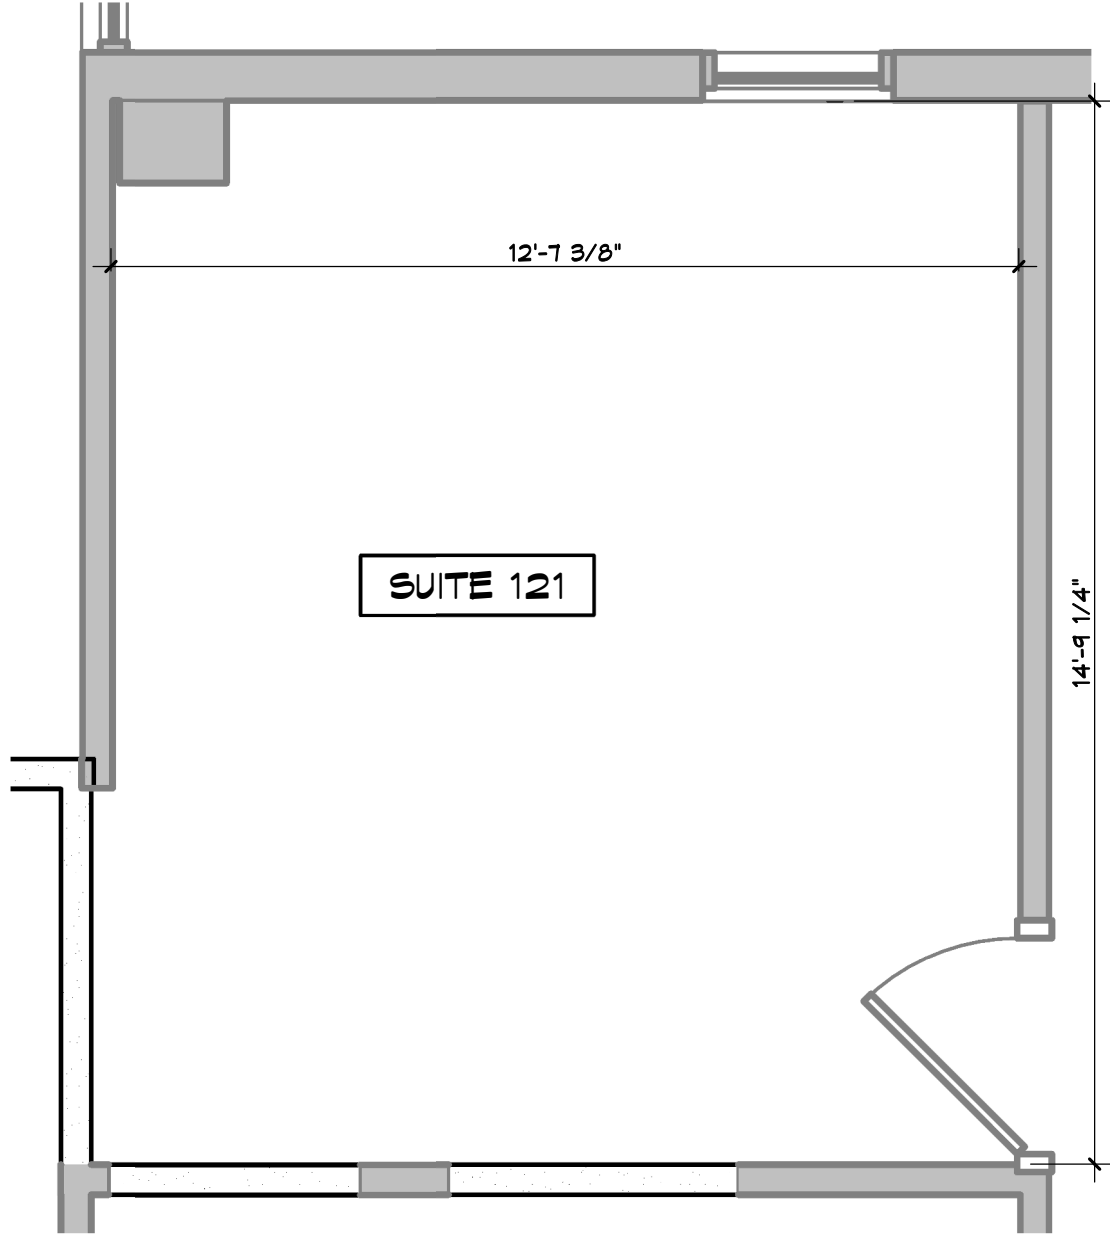

KEY PLAN
Not To Scale

SUITE 121
3/8" = 1'-0"

229 R.S.F.