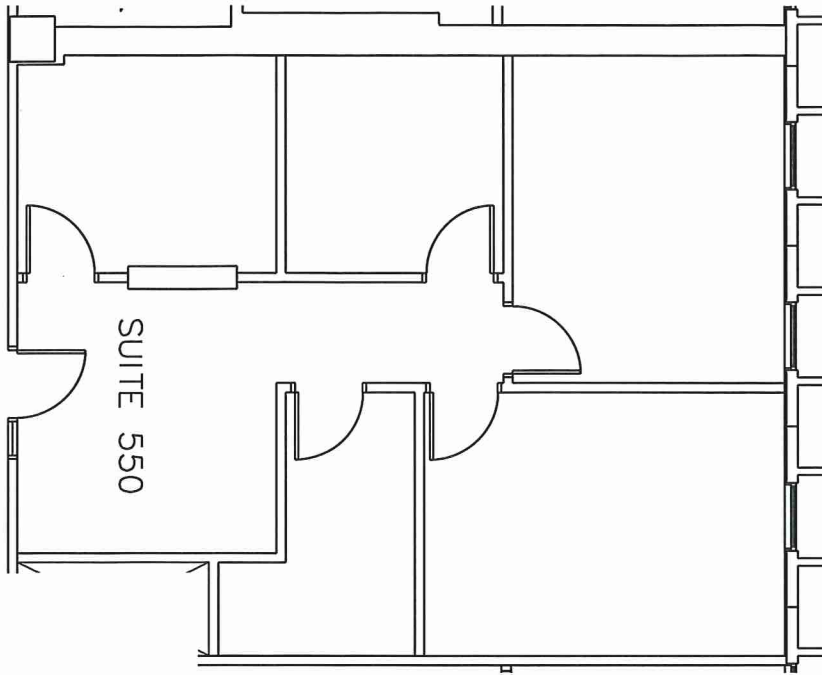

Exhibit A

1 FLOOR PLAN
1/8"=1'-0"

05-11-16

KEY PLAN - 8120 BLDG
NTS

SUITE 550 - 1,041 RSF

Southtown Office Park
8120 Penn Ave. South
BLOOMINGTON, MINNESOTA

(952) 884-4888 OFFICE
(952) 884-4885 FAX

RDQ
DESIGN