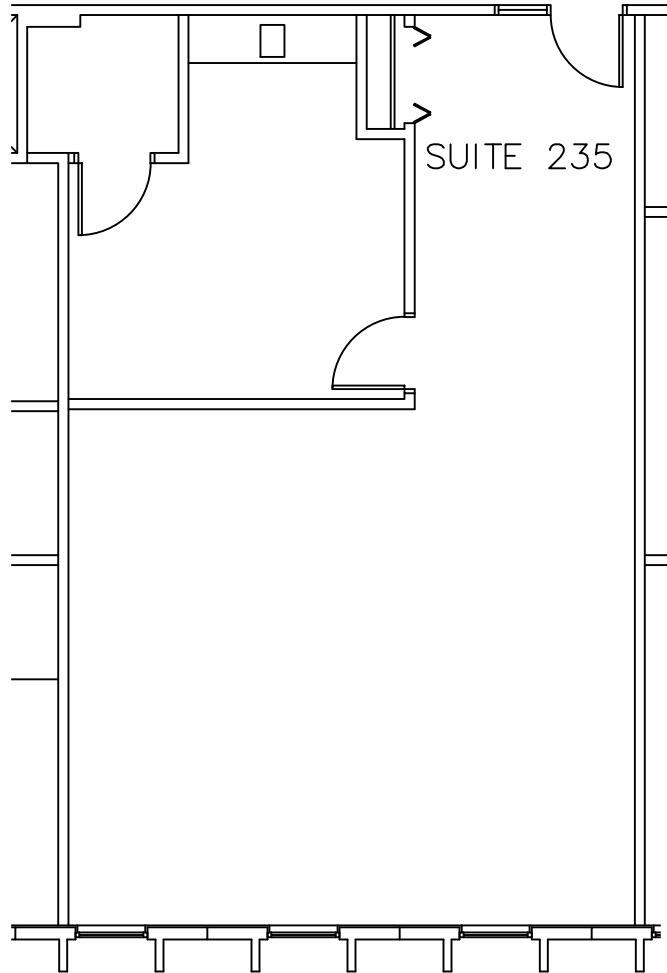

NORTH  
 KEY PLAN - 8120 BLDG  
 NTS

NORTH  
 1 FLOOR PLAN  
 1/8" - 1'-0"  
 0 4 8 16 FEET  
 0 1 2 INCH

 <b>RDC</b> DESIGN GROUP <small>(612) 946-3887          www.rdcdesign.com          ready@rdcdesign.com</small>						
REVISIONS: <hr/> <hr/> <hr/>						
						
SUITE 235 FLOOR PLAN - 1,075 RSF Second Floor Southtown Office Park 8120 Penn Ave. South BLOOMINGTON, MINNESOTA						
<table border="1" style="width: 100%; border-collapse: collapse;"> <tr> <td style="padding: 2px;">PROJECT</td> <td></td> </tr> <tr> <td style="padding: 2px;">DRAWN</td> <td style="padding: 2px;">RDC</td> </tr> <tr> <td style="padding: 2px;">DATE</td> <td style="padding: 2px;">01-17-22</td> </tr> </table>	PROJECT		DRAWN	RDC	DATE	01-17-22
PROJECT						
DRAWN	RDC					
DATE	01-17-22					
235						