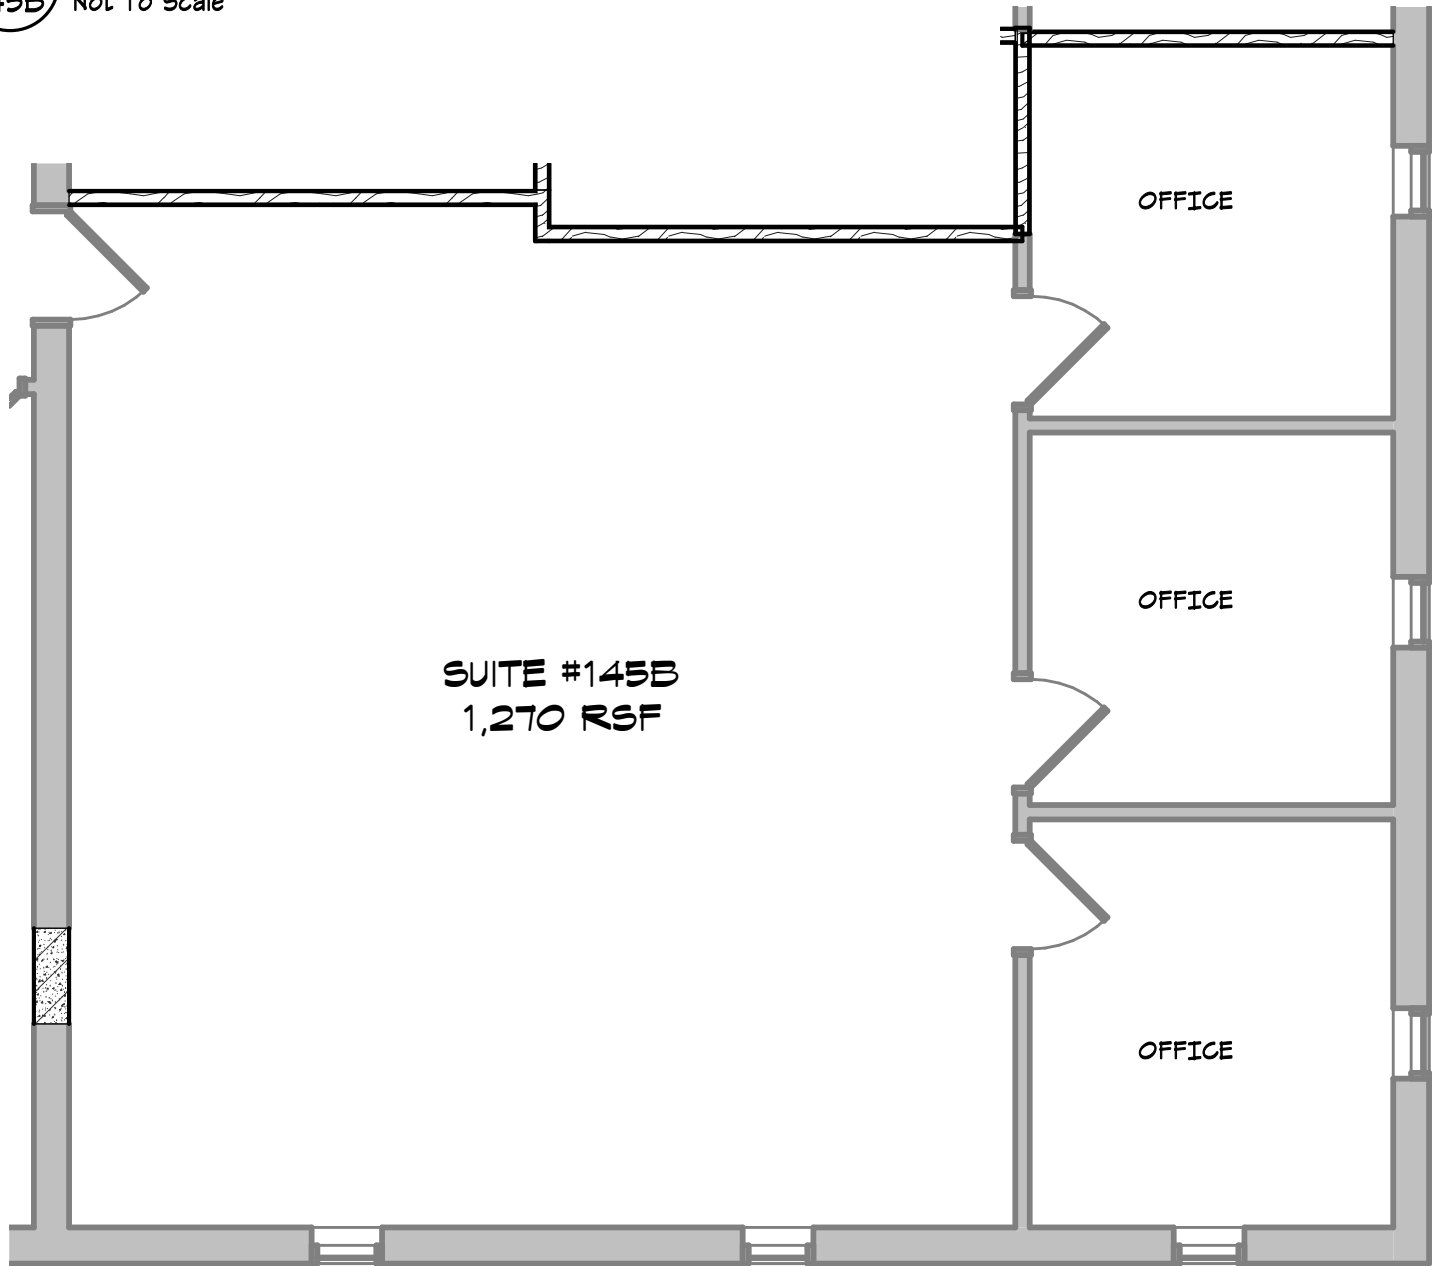

2 **KEYPLAN**
145B Not To Scale

SUITE #145B
1,270 RSF

1 **#145B FLOOR PLAN**
145B 3/16" = 1'-0"

SHEET:
145B PROJECT #: 161151
DATE: 05/22/17

J.O. PROPERTIES
9001 E BLOOMINGTON FWY.
BLOOMINGTON, MN 55420

9300 Hennepin Town Road
Minneapolis, MN 55347
Tel: 952.278.8880
Fax: 952.278.8822